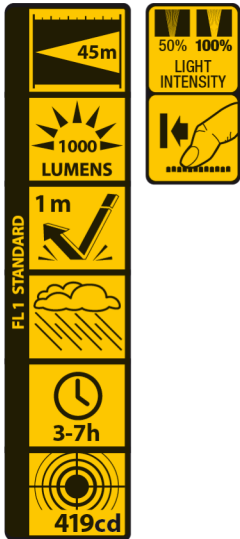

## 2x 10 Watt LED Working Lamp „Butterfly“ • 1000 Lumen Power

### M-WKL-007B

Function	100% - 50% - Off 360° completely rotatable 180° individual COB luminaires can be rotated independently COB LED can be switched on independently
LED Type	2x 10 Watt COB LED
Light Output	1000 lumens
Beam Distance	45m
Run Time	100% = 3h / 50% = 7h
Water Resistance	IP20
Material	Aluminium/plastic
Color	Black
Battery operated	4x AA Alkaline included
Dimensions	20.00cm x 23.00cm x 5.00cm
Packaging	1 piece in colorbox
EAN	0884620047740